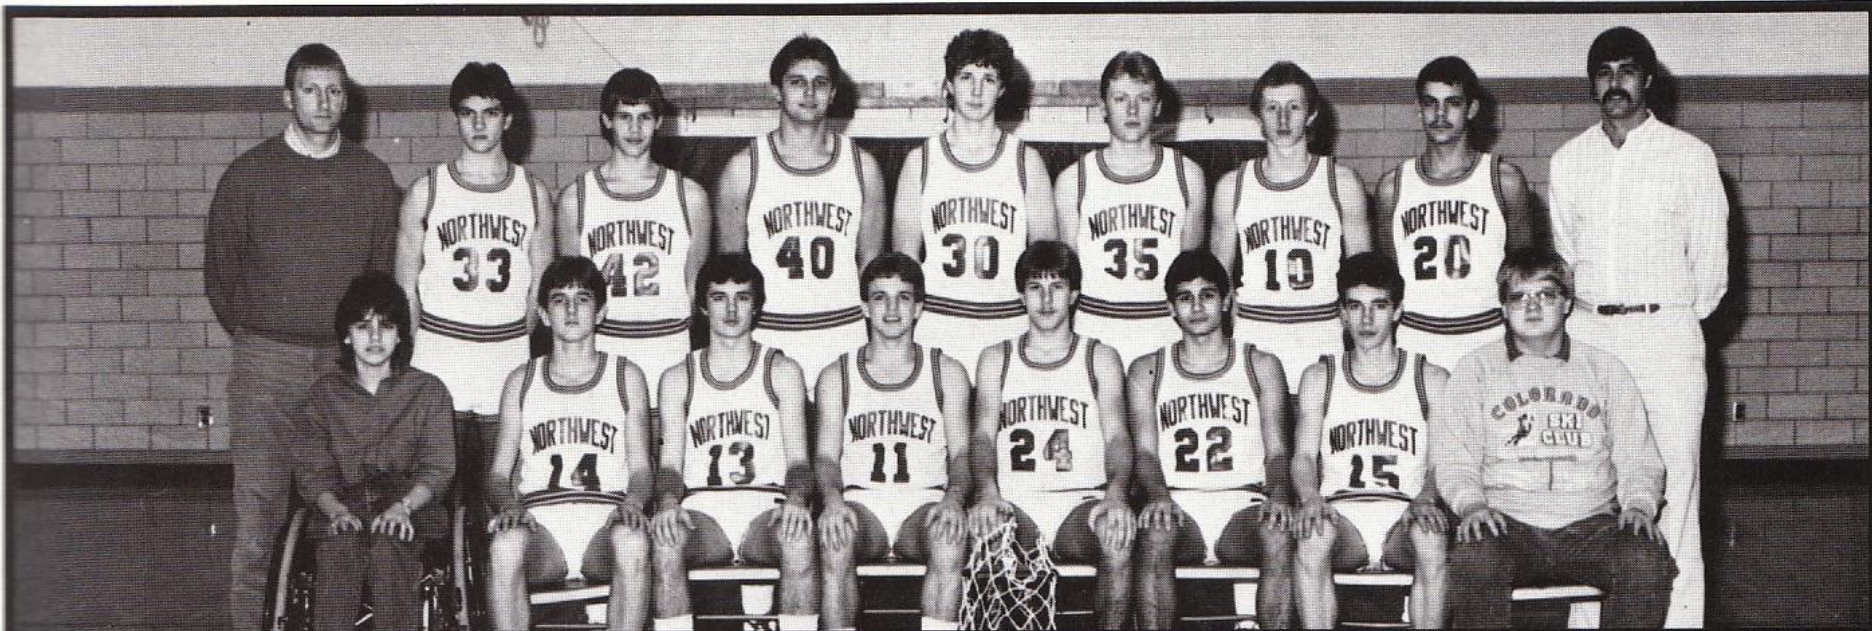

1986-1987 13-10

Don Gibson, Anthony Jenkins, Mike Miller, Scott Thompson, Lonnie Throckmorton,
J.R. Liston, Keith Throckmorton, Andy Jordan, Jeff Queen
Karen Canter, Dave McClay, Brett Gambill, Tim Brown,
Steve Carver, Jason Brininger, John Howard, David Mummert